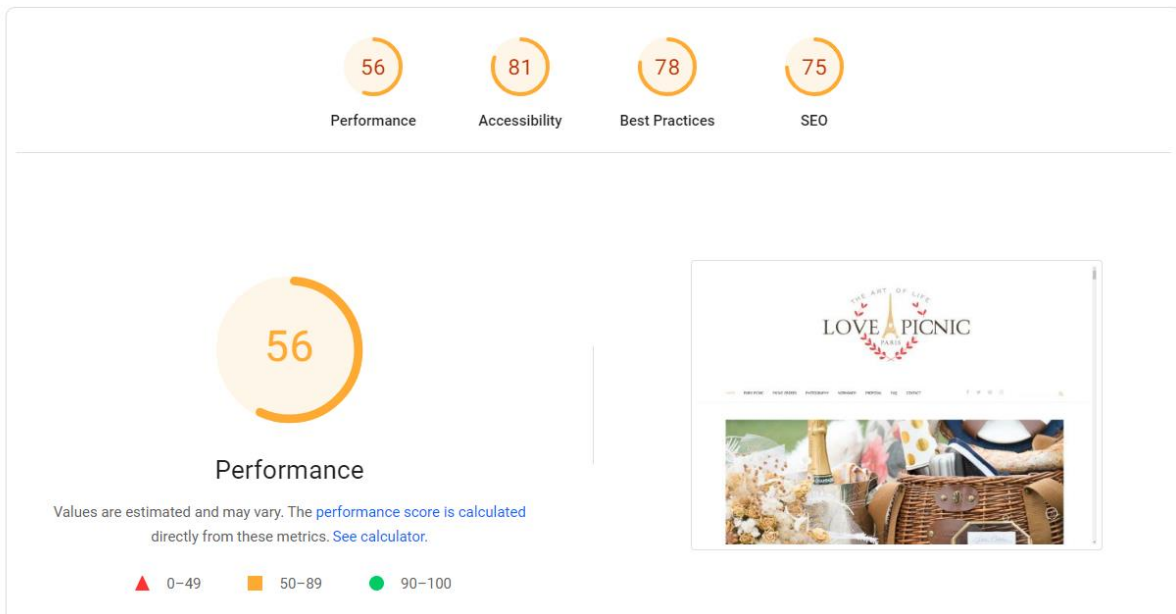

Technical Audit Report

S.NO	URL	Cache	Evidence Screenshot
1.	https://lean-manufacturing-junction.com/what-is-lean-manufacturing/	15 Mar 2024 19:20:18 GMT.	https://imgur.com/a/QBsG2iT
2.	https://www.lovepicnicparis.com/paris-gourmet-picnic-faq/	3 Mar 2024 04:47:46 GMT	https://imgur.com/a/Lo5tret
3.	https://www.lovepicnicparis.com/contact/	17 Mar 2024 03:24:40 GMT.	https://imgur.com/a/LvIFS1M
4.	https://www.lovepicnicparis.com/about/	22 Feb 2024 22:18:58 GMT.	https://imgur.com/a/S2XLIV2

Recommendation: It seems for no.1, 2,4 (Refer Above) pages are not cached since good time hence it is recommended to update the content frequently to get better ranking.

19. Mobile Speed

Diagnose performance issues

Detail About Issue : The slow loading speed of our website poses a significant issue, as it directly impacts user experience and engagement. Studies show that users are likely to abandon a webpage if it takes more than a few seconds to load, leading to decreased traffic and potentially lower conversion rates.

Recommendation :

<https://jsrmarketingsolutions.com/>

Creator- Naveen Kumar